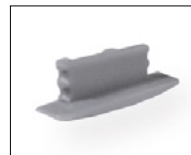

- Inbouw aluminium LED profiel met **apart** te bestellen lens
- Gemaakt van geanodiseerd aluminium
- Zorgt zowel voor mechanische bescherming als koeling van de LED's
- Wordt geleverd per 2 meter
- Beschikbaar met transparante, semi-transparante of melkwitte lens
- Lens gemaakt uit UV-bestendig geëxtrudeerd polycarbonaat
- Eindkappen en montagebeugel apart te bestellen

Toepassingsgebieden: keukenkasten, interieurbouw, accentverlichting, winkelplanken, tentoonstellingen, etc.

- Recessed aluminum LED profile with **separately** to be ordered lens
- Made of anodized aluminum
- Provides both mechanical protection and cooling of the LEDs
- Supplied per 2 meter
- Available with transparent, semi-transparent or milky white lens
- Lens made of UV-resistant extruded polycarbonate
- End caps and mounting bracket to be ordered separately

Applications: kitchen cabinets, interior construction, accent lighting, shop shelves, exhibitions, etc.

46291130 Aluminium profiel
Aluminum profile € 12,50

4629110/ ..

Lenskleur
Lens color

- 0: Transparante lens, 2 meter € 9,75
  Transparent lens, 2 meter
- 1: Semi-transparante lens, 2 meter € 9,75
  Semi-transparent lens, 2 meter
- 2: Melkwitte lens, 2 meter € 9,75
  Milky white lens, 2 meter

Accessoires

Eindkap
End cap

46291131

€ 2