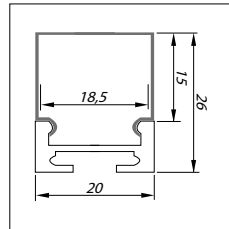

ALUMINIUM ECO LINE LED PROFIELEN (ECO LINE ALUMINIUM LED PROFILES)

Eco Line, pendel (suspended)

Eco Line 26 mm

Pendel

Suspended

CE IP20

- Aluminium pendel LED profiel met **apart** te bestellen lens
- Gemaakt van geanodiseerd aluminium
- Zorgt zowel voor mechanische bescherming als koeling van de LED's
- Wordt geleverd per 2 meter
- Beschikbaar met melkwhite lens
- Lens gemaakt uit UV-bestendig geëxtrudeerd polycarbonaat
- Eindkappen en montagebeugel apart te bestellen

Toepassingsgebieden: keukenkasten, interieurbouw, accentverlichting, winkelplanken, tentoonstellingen, etc.

- Suspended aluminum LED profile with **separately** to be ordered lens
- Made of anodized aluminum
- Provides both mechanical protection and cooling of the LEDs
- Supplied per 2 meter
- Available with milky white lens
- Lens made of UV-resistant extruded polycarbonate
- End caps and mounting bracket to be ordered separately

Applications: kitchen cabinets, interior construction, accent lighting, shop shelves, exhibitions, etc.

46291180 Aluminium profiel
Aluminum profile € 18

4629118/ ..
Lenskleur
Lens color
7: Melkwhite lens, 2 meter
Milky white lens, 2 meter € 9,75

Accessoires

46291181

€ 2

46291182

€ 2

46291184

€ 12

CE IP20 **5 JAAR GARANTIE**
YEARS WARRANTY

Eco Line 20 mm

Opbouw

Surface mount

CE IP20

- Opbouw aluminium LED profiel met **apart** te bestellen lens
- Gemaakt van geanodiseerd aluminium
- Zorgt zowel voor mechanische bescherming als koeling van de LED's
- Wordt geleverd per 2 meter
- Beschikbaar met melkwhite lens
- Lens gemaakt uit UV-bestendig geëxtrudeerd polycarbonaat
- Eindkappen en montagebeugel apart te bestellen

Toepassingsgebieden: keukenkasten, interieurbouw, accentverlichting, winkelplanken, tentoonstellingen, etc.