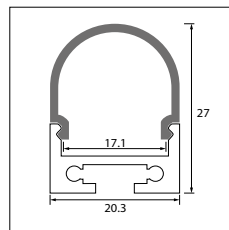

ALUMINIUM ECO LINE LED PROFIELEN (ECO LINE ALUMINIUM LED PROFILES)

Eco Line, pendel (suspended)

Eco Line 26 mm

Pendel

Suspended

CE IP20

- Aluminium pendel LED profiel met **apart** te bestellen lens
- Gemaakt van geanodiseerd aluminium
- Zorgt zowel voor mechanische bescherming als koeling van de LED's
- Wordt geleverd per 2 meter
- Beschikbaar met melkwhite lens
- Lens gemaakt uit UV-bestendig geëxtrudeerd polycarbonaat
- Eindkappen en montagebeugel apart te bestellen

Toepassingsgebieden: keukenkasten, interieurbouw, accentverlichting, winkelplanken, tentoonstellingen, etc.

- Suspended aluminum LED profile with **separately** to be ordered lens
- Made of anodized aluminum
- Provides both mechanical protection and cooling of the LEDs
- Supplied per 2 meter
- Available with milky white lens
- Lens made of UV-resistant extruded polycarbonate
- End caps and mounting bracket to be ordered separately

Applications: kitchen cabinets, interior construction, accent lighting, shop shelves, exhibitions, etc.

46291180 Aluminium profiel
Aluminum profile € 18

4629118/ ..
Lenskleur
Lens color
7: Melkwhite lens, 2 meter
Milky white lens, 2 meter € 9,75

Accessoires

46291181

€ 2

46291182

€ 2

46291184

€ 12

CE IP20 **5 JAAR GARANTIE**
YEARS WARRANTY

Eco Line 20 mm

Opbouw

Surface mount

CE IP20

- Opbouw aluminium LED profiel met **apart** te bestellen lens
- Gemaakt van geanodiseerd aluminium
- Zorgt zowel voor mechanische bescherming als koeling van de LED's
- Wordt geleverd per 2 meter
- Beschikbaar met melkwhite lens
- Lens gemaakt uit UV-bestendig geëxtrudeerd polycarbonaat
- Eindkappen en montagebeugel apart te bestellen

Toepassingsgebieden: keukenkasten, interieurbouw, accentverlichting, winkelplanken, tentoonstellingen, etc.