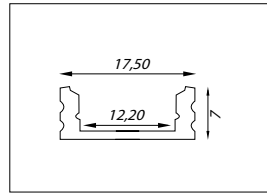

ALUMINIUM ECO LINE LED PROFIELEN (ECO LINE ALUMINUM LED PROFILES)

Eco Line, opbouw (surface mount)

Eco Line 7 mm

Opbouw
Surface mount

CE IP20

- Opbouw aluminium LED profiel met **apart** te bestellen lens
- Gemaakt van geanodiseerd aluminium
- Zorgt zowel voor mechanische bescherming als koeling van de LED's
- Wordt geleverd per 2 meter
- Beschikbaar met transparante, semi-transparante of melkwitte lens
- Lens gemaakt uit UV-bestendig geëxtrudeerd polycarbonaat
- Eindkappen en montagebeugel apart te bestellen

Toepassingsgebieden: keukenkasten, interieurbouw, accentverlichting, winkelplanken, tentoonstellingen, etc.

- Surface mount aluminum LED profile with **separately** to be ordered lens
- Made of anodized aluminum
- Provides both mechanical protection and cooling of the LEDs
- Supplied per 2 meter
- Available with transparent, semi-transparent or milky white lens
- Lens made of UV-resistant extruded polycarbonate
- End caps and mounting bracket to be ordered separately

Applications: kitchen cabinets, interior construction, accent lighting, shop shelves, exhibitions, etc.

46291110 Aluminium profiel
Aluminum profile € 8,75

4629110/ ..

Lenskleur
Lens color

- 0: Transparante lens, 2 meter
  Transparent lens, 2 meter
- 1: Semi-transparante lens, 2 meter
  Semi-transparent lens, 2 meter
- 2: Melkwitte lens, 2 meter
  Milky white lens, 2 meter

€ 9,75

€ 9,75

€ 9,75

Accessoires (Accessories)

Eindkap
End cap

46291111

€ 2

Eindkap met draaddoorvoer
End cap with cable hole

46291112

€ 2

Montagebeugel kunststof
Mounting bracket plastic

46291113

€ 2

VOORRAADARTIKEL
ITEM IN STOCK

5 JAAR GARANTIE
YEARS WARRANTY

Eco Line, 15 mm

Opbouw
Surface mount

CE IP20