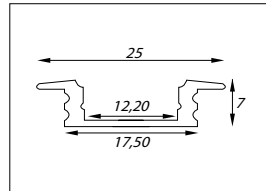

ALUMINIUM ECO LINE LED PROFIELEN (ECO LINE ALUMINUM LED PROFILES)

Eco Line, inbouw (recessed)

Eco Line 7 mm

Inbouw

Recessed

- Inbouw aluminium LED profiel met **apart** te bestellen lens
- Gemaakt van geanodiseerd aluminium
- Zorgt zowel voor mechanische bescherming als koeling van de LED's
- Wordt geleverd per 2 meter
- Beschikbaar met transparante, semi-transparante of melkwitte lens
- Lens gemaakt uit UV-bestendig geëxtrudeerd polycarbonaat
- Eindkappen en montagebeugel apart te bestellen

Toepassingsgebieden: keukenkasten, interieurbouw, accentverlichting, winkelplanken, tentoonstellingen, etc.

- Recessed aluminum LED profile with **separately** to be ordered lens
- Made of anodized aluminum
- Provides both mechanical protection and cooling of the LEDs
- Supplied per 2 meter
- Available with transparent, semi-transparent or milky white lens
- Lens made of UV-resistant extruded polycarbonate
- End caps and mounting bracket to be ordered separately

Applications: kitchen cabinets, interior construction, accent lighting, shop shelves, exhibitions, etc.

46291130 Aluminium profiel
Aluminum profile € 12,50

4629110/ ..

Lenskleur
Lens color

- 0: Transparante lens, 2 meter € 9,75
  Transparent lens, 2 meter
- 1: Semi-transparante lens, 2 meter € 9,75
  Semi-transparent lens, 2 meter
- 2: Melkwitte lens, 2 meter € 9,75
  Milky white lens, 2 meter

Accessoires

46291131

€ 2

46291132

€ 2

CE IP20

5 JAAR GARANTIE
YEARS WARRANTY

Eco Line, 15 mm

Inbouw

Recessed