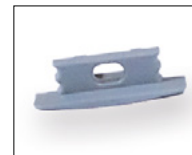

Eindkap met draaddoorvoer
End cap with cable hole

46291132

€ 2

CE IP20

5 JAAR GARANTIE
YEARS WARRANTY