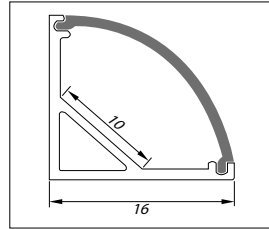

ALUMINIUM ECO LINE LED PROFIELEN (ECO LINE ALUMINUM LED PROFILES)

Eco Line, opbouw (surface mount)

Eco Line 16 mm
Opbouw, Hoekprofiel Rond
Surface mount, Corner profile Round

CE IP20

- Opbouw aluminium LED profiel met **apart** te bestellen lens
- Gemaakt van geanodiseerd aluminium
- Zorgt zowel voor mechanische bescherming als koeling van de LED's
- Wordt geleverd per 2 meter
- Beschikbaar met transparante of melkwhite lens
- Lens gemaakt uit UV-bestendig geëxtrudeerd polycarbonaat
- Eindkappen en montagebeugel apart te bestellen

Toepassingsgebieden: keukenkasten, interieurbouw, accentverlichting, winkelplanken, tentoonstellingen, etc.

- Surface mount aluminum LED profile with **separately** to be ordered lens
- Made of anodized aluminum
- Provides both mechanical protection and cooling of the LEDs
- Supplied per 2 meter
- Available with transparent or milky white lens
- Lens made of UV-resistant extruded polycarbonate
- End caps and mounting bracket to be ordered separately

Applications: kitchen cabinets, interior construction, accent lighting, shop shelves, exhibitions, etc.

46291160 Aluminium profiel
Aluminum profile € 15

1. 4629116/ ..
2. Lenskleur
   Lens color
3. 5: Transparante lens, 2 meter
     Transparent lens, 2 meter
   - 7: Melkwhite lens, 2 meter
     Milky white lens, 2 meter

Accessoires (Accessories)

Eindkap
End cap

46291161

€ 2

Eindkap met draaddoervoer
End cap with cable hole

46291162

€ 2

Montagebeugel kunststof
Mounting bracket plastic

46291163

€ 2

VOORRAADARTIKEL
ITEM IN STOCK

5 JAAR GARANTIE
YEARS WARRANTY

Eco Line 16 mm
Opbouw, Hoekprofiel Rechthoekig
Surface mount, Corner profile Square