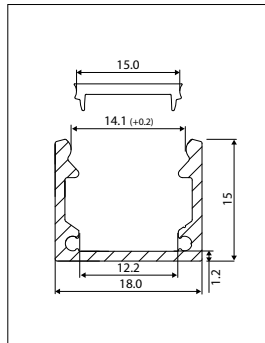

ALUMINIUM TOP LINE LED PROFIELEN (TOP LINE ALUMINUM LED PROFILES)

Top Line, opbouw (surface mount)

Top Line 15 mm

Opbouw

Surface mount

- Opbouw aluminium LED profiel uit geëxtrudeerd aluminium met **apart** te bestellen lens
- Zorgt zowel voor mechanische bescherming als koeling van de LED's
- Leverbaar in geanodiseerde, wit of zwart gelakte uitvoering
- Beschikbaar met transparante, melkwhite en zwarte lens uit UV-bestendig geëxtrudeerd polycarbonaat
- Leverbaar in lengtes van 2 m, 3 m of 5 m
- Lenzen en eindkappen apart te bestellen

Toepassingsgebieden: koofterverlichting, interieurbouw, winkelplanken, tentoonstellingen, etc.

- Surface mount aluminum LED profile with **separately** to be ordered lens
- Made of extruded aluminum
- Provides both mechanical protection and cooling of the LEDs
- Available in anodized, white or black lacquered version
- Available with transparent, milky white and black smoke lens
- Lens made of UV-resistant extruded polycarbonate
- Available in lengths of 2 m, 3 m to 5 m
- Lenses and end caps to be ordered separately

Applications: cove lighting, interior design, shop shelves, exhibitions, etc.

4629135/ .. **vanaf € 15 from**

Aluminium profiel
Aluminum profile

0: Geanodiseerd, 2 meter Anodized, 2 meter	€ 15	✓
1: Wit (RAL9003), 2 meter White (RAL9003), 2 meter	€ 19	✓
2: Zwart (RAL9005), 2 meter Black (RAL9005), 2 meter	€ 19	✓
3: Geanodiseerd, 3 meter Anodized, 3 meter	€ 27	✓
4: Wit (RAL9003), 3 meter White (RAL9003), 3 meter	€ 32	✓
5: Zwart (RAL9005), 3 meter Black (RAL9005), 3 meter	€ 32	✓
6: Geanodiseerd, 5 meter Anodized, 5 meter	€ 59	✓
7: Wit (RAL9003), 5 meter White (RAL9003), 5 meter	€ 65	✓
8: Zwart (RAL9005), 5 meter Black (RAL9005), 5 meter	€ 65	✓

Accessoires (Accessories)

Eindkap
End cap