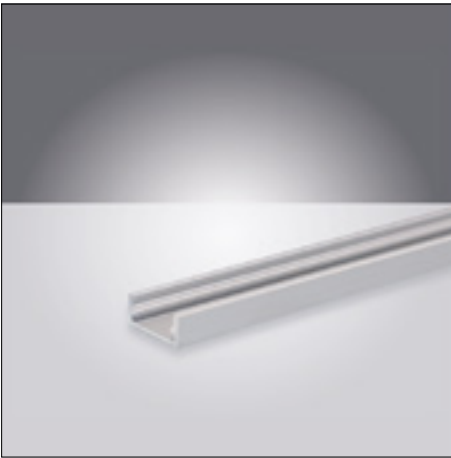

# ALUMINIUM TOP LINE LED PROFIELEN (TOP LINE ALUMINUM LED PROFILES)

Top Line, opbouw (surface mount)