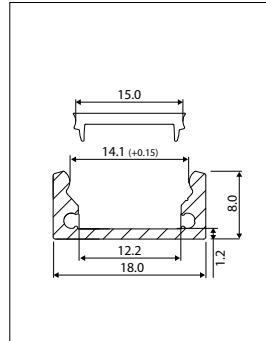

ALUMINIUM TOP LINE LED PROFIELEN (TOP LINE ALUMINUM LED PROFILES)

Top Line, opbouw (surface mount)

Top Line 8 mm

Opbouw

Surface mount

- Opbouw aluminium LED profiel uit geëxtrudeerd aluminium met **apart** te bestellen lens
- Zorgt zowel voor mechanische bescherming als koeling van de LED's
- Leverbaar in geanodiseerde, wit (RAL of zwart gelakte uitvoering
- Beschikbaar met transparante, melkwhite en zwarte lens uit UV-bestendig geëxtrudeerd polycarbonaat
- Leverbaar in lengtes van 2 m, 3 m of 5 m
- Lenzen en eindkappen apart te bestellen

Toepassingsgebieden: kooftverlichting, interieurbouw, winkelpanken, tentoonstellingen, etc.

- Surface mount aluminum LED profile with **separately** to be ordered lens
- Made of extruded aluminum
- Provides both mechanical protection and cooling of the LEDs
- Available in anodized, white or black lacquered version
- Available with transparent, milky white and black smoke lens
- Lens made of UV-resistant extruded polycarbonate
- Available in lengths of 2 m, 3 m to 5 m
- Lenses and end caps to be ordered separately

Applications: cove lighting, interior design, shop shelves, exhibitions, etc.

4629133/ .. **vanaf € 12 from**

Aluminium profiel
Aluminum profile

0: Geanodiseerd, 2 meter Anodized, 2 meter	€ 12	✓
1: Wit (RAL9003), 2 meter White (RAL9003), 2 meter	€ 17	✓
2: Zwart (RAL9005), 2 meter Black (RAL9005), 2 meter	€ 17	✓
3: Geanodiseerd, 3 meter Anodized, 3 meter	€ 17	✓
4: Wit (RAL9003), 3 meter White (RAL9003), 3 meter	€ 23	✓
5: Zwart (RAL9005), 3 meter Black (RAL9005), 3 meter	€ 23	✓
6: Geanodiseerd, 5 meter Anodized, 5 meter	€ 39	✓
7: Wit (RAL9003), 5 meter White (RAL9003), 5 meter	€ 44	✓
8: Zwart (RAL9005), 5 meter Black (RAL9005), 5 meter	€ 44	✓

Accessoires (Accessories)