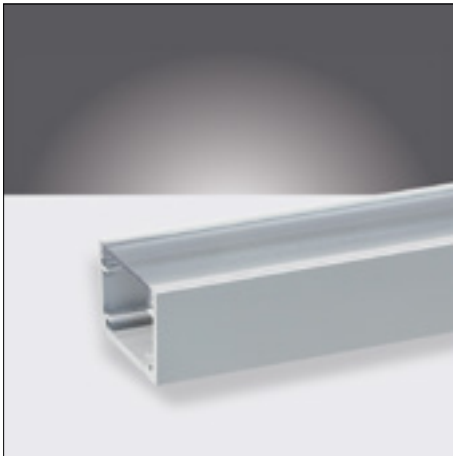

Top Line 25 mm

Opbouw

Surface mount