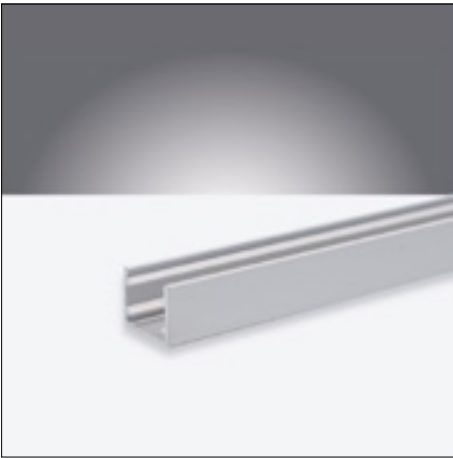

# ALUMINIUM TOP LINE LED PROFIELEN (TOP LINE ALUMINUM LED PROFILES)

**TOEPASSINGSGEBIEDEN:** KOOFVERLICHTING, INTERIEURBOUW, WINKELPLANKEN, TENTOONSTELLINGEN, ETC.

**APPLICATIONS:** COVE LIGHTING, INTERIOR DESIGN, SHOP SHELVES, EXHIBITIONS, ETC.

# ALUMINIUM TOP LINE LED PROFIELEN (TOP LINE ALUMINUM LED PROFILES)

Top Line, opbouw (surface mount)