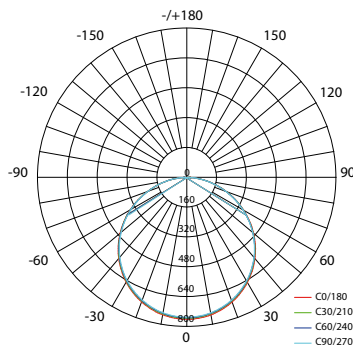

PRO-SPACE R

KENMERKEN (FEATURES)

- Uniform verlicht
- Randloos design
- Geringe inbouwdiepte
- IP66
- IK08

- Uniform illuminated
- Trimless design
- Low installation depth
- IP66
- IK08