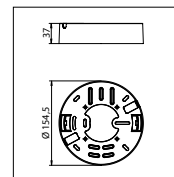

ACCESSOIRES (ACCESSORIES)

Opbouwingen

Surface mounting rings

Bestemd voor Use for	Afmeting Size	Kleur Color	Art.nr. Art.no.	Prijs Price
Pro-Space R Ø 155mm	Ø 154,5mm x 37mm	Wit (White)	40004180	€ 15
Pro-Space R Ø 185mm	Ø 184,5mm x 37mm	Wit (White)	40004181	€ 17,50
Pro-Space R Ø 215mm	Ø 214,5mm x 37mm	Wit (White)	40004182	€ 20
Pro-Space R Ø 155mm	Ø 154,5mm x 37mm	Zwart (Black)	40004190	€ 15
Pro-Space R Ø 185mm	Ø 184,5mm x 37mm	Zwart (Black)	40004191	€ 17,50
Pro-Space R Ø 215mm	Ø 214,5mm x 37mm	Zwart (Black)	40004192	€ 20