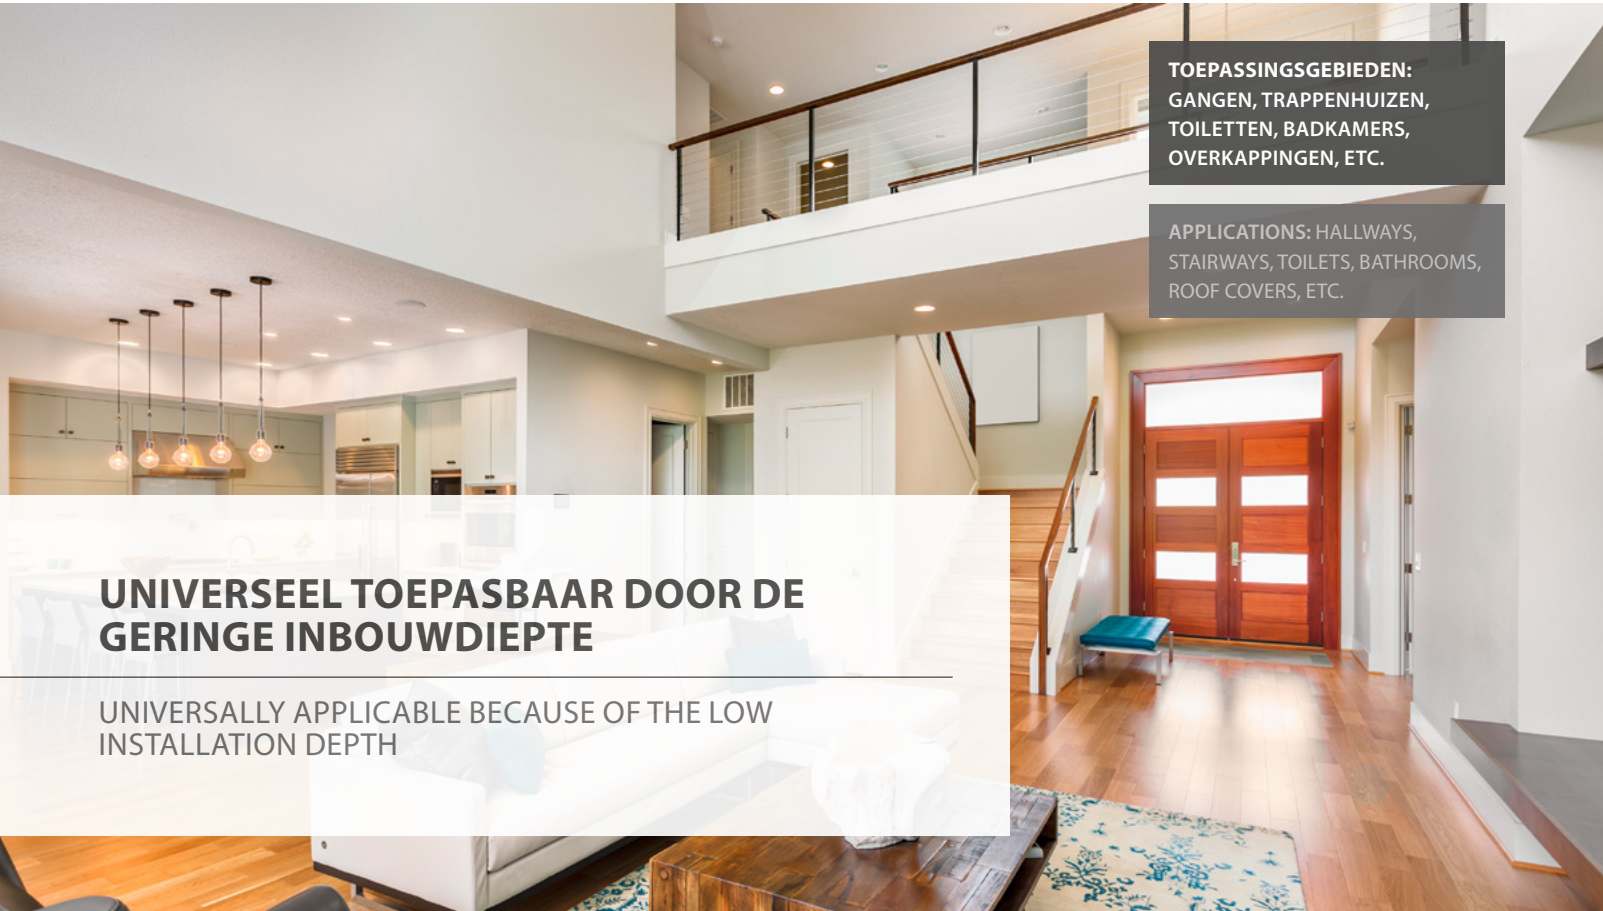

TOEPASSINGSGBIEDEN:
GANGEN, TRAPPENHUIZEN,
TOILETTEN, BADKAMERS,
OVERKAPPINGEN, ETC.

APPLICATIONS: HALLWAYS,
STAIRWAYS, TOILETS, BATHROOMS,
ROOF COVERS, ETC.

UNIVERSEEL TOEPASBAAR DOOR DE GERINGE INBOUWDIEPTE

UNIVERSALLY APPLICABLE BECAUSE OF THE LOW INSTALLATION DEPTH