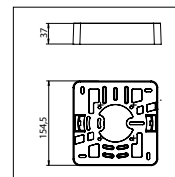

ACCESSOIRES (ACCESSORIES)

Opbouwringen

Surface mounting rings

Bestemd voor Use for	Afmeting Size	Kleur Color	Art.nr. Art.no.	Prijs Price
Pro-Space S 155x155mm	# 154,5mm x 37mm	Wit (White)	40004183	€ 15
Pro-Space S 185x185mm	# 184,5mm x 37mm	Wit (White)	40004184	€ 17,50
Pro-Space S 215x215mm	# 214,5mm x 37mm	Wit (White)	40004185	€ 20
Pro-Space S 155x155mm	# 154,5mm x 37mm	Zwart (Black)	40004193	€ 15
Pro-Space S 185x185mm	# 184,5mm x 37mm	Zwart (Black)	40004194	€ 17,50
Pro-Space S 215x215mm	# 214,5mm x 37mm	Zwart (Black)	40004195	€ 20

T.b.v. (for) 4000429x