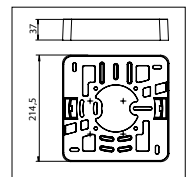

T.b.v. (for) 4000431x