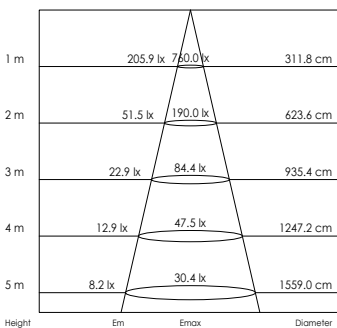

PRO-SPACE R

KENMERKEN (FEATURES)

- Uniform verlicht
- Randloos design
- Geringe inbouwdiepte
- IP66
- IK08

- Uniform illuminated
- Trimless design
- Low installation depth
- IP66
- IK08